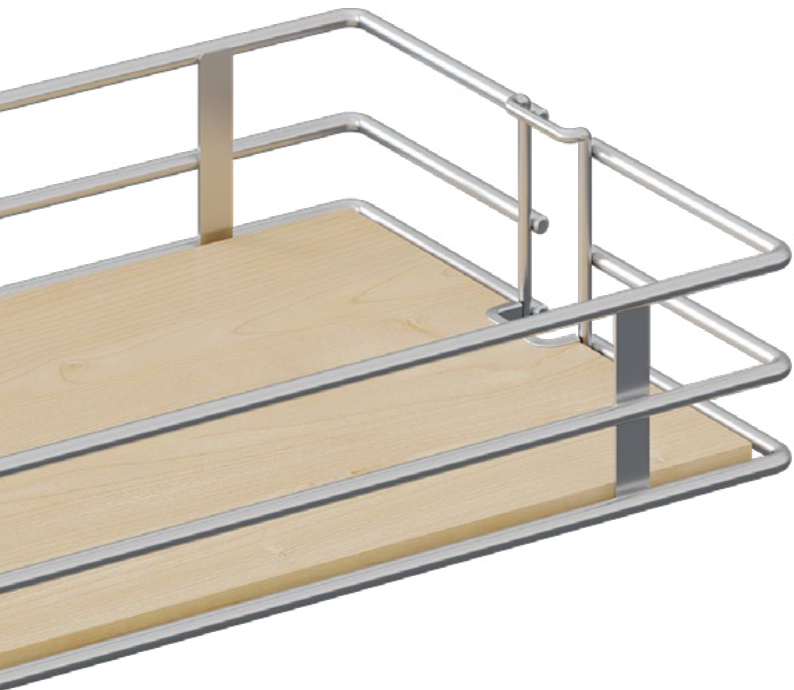

TIMELESS DESIGN WITH A NEW SHINE

FAVOURITE LOOK

A FAVOURITE IN AMERICAN KITCHENS

Specially designed for the tastes of the North American market, Scalea is a highlight in any kitchen around the world. The timeless design, featuring an open wire rail and closed wooden base, upgrades the interior of your cabinets and offers sturdy, spacious storage shelves to securely house all the items that you use in the kitchen every day.

ALL THE FACTS ABOUT SCALEA AT A GLANCE:

- \ Timeless design in classic American base colours
- \ High-quality, elegant rail made of flat and round wire
- \ Closed wooden base for retention of stored objects
- \ Extra large baskets, tailored to American cabinet depths

THE NEW PLATINUM POWDER-COATED SURFACE

The new Platinum colour variant adds a new shine to the Scalea design line. This shiny, scratch-proof and impact-resistance powder-coated surface for the rails is an environmentally friendly alternative to conventional chrome-plating.

THE FOLLOWING VAUTH-SAGEL PRODUCTS CAN BE FITTED WITH SCALEA SHELVES:

▲ VS SUB® SIDE

▲ VS CORNERSTONE® MAXX

▲ VS CORNERSTONE® SWING

▲ VS COR® FLEX

▲ VS COR® WHEEL PRO

▲ VS TAL® PANTRY

COLOUR COMBINATIONS AT A GLANCE:
Rail colour / base colour