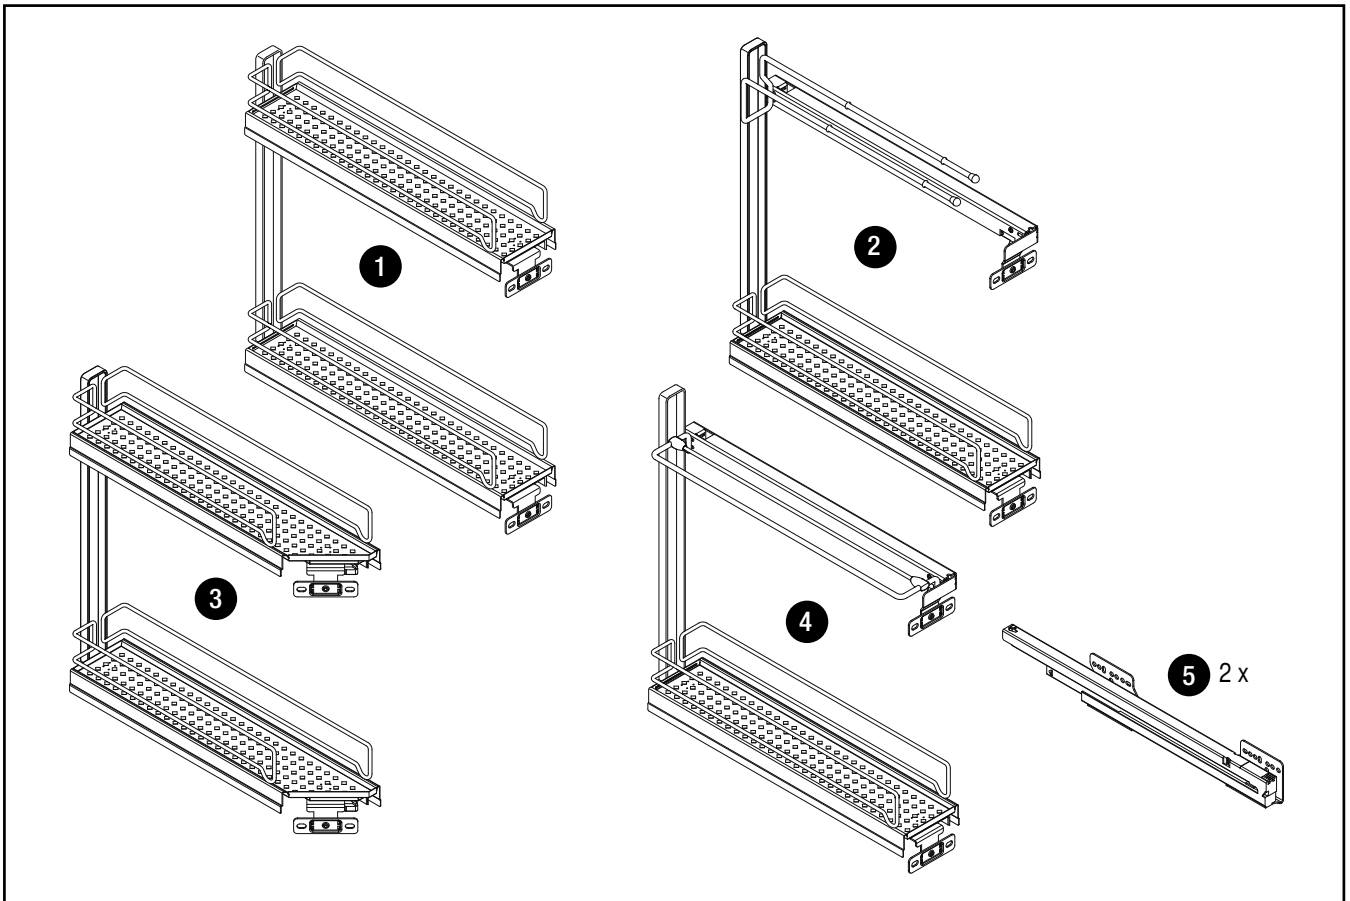

VS SUB Slim

Cabinet dimensions:

- Widths: 150 mm
- Depth min: 495 mm = W90
- 525 mm = W45
- Height min: 530 mm

EasyFit

Fitting: chrome or RAL 9006

Load capacity: 12 kg

Available variants:

Variant with 2 fixed trays

Variant with 2 fixed trays for 45° angled front right, also available for 45° angled front left

1 fixed tray and towel holder

1 fixed tray and oven tray holder

Bottle divider

04 / 2017

VS SUB Slim

1

A

2

B

3

A

X	31	31	59
Y	319	319	347

B

1

2