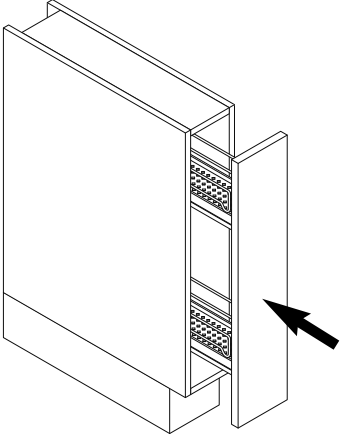

VS SUB Slim

Cabinet dimensions:

- Widths: 150 mm
- Depth min: 495 mm = W90
- 525 mm = W45
- Height min: 530 mm

EasyFit

Fitting: chrome or RAL 9006

Load capacity: 12 kg

Available variants:

Variant with 2 fixed trays

Variant with 2 fixed trays for 45° angled front right, also available for 45° angled front left

1 fixed tray and towel holder

1 fixed tray and oven tray holder

Bottle divider

04 / 2017

VS SUB Slim

1

A

2

B

3

A

X	31	31	59
Y	319	319	347

B

1

2