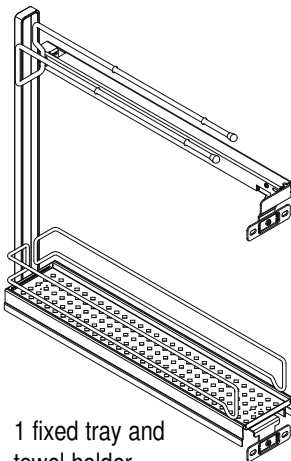

VS SUB Slim

Cabinet dimensions:

- Widths: 150 mm
- Depth min: 495 mm = W90
- 525 mm = W45
- Height min: 530 mm

EasyFit

Fitting: chrome or RAL 9006

Load capacity: 12 kg

Available variants:

Variant with 2 fixed trays

Variant with 2 fixed trays for 45° angled front right, also available for 45° angled front left

1 fixed tray and towel holder

1 fixed tray and oven tray holder

Bottle divider

04 / 2017

VS SUB Slim

1

A