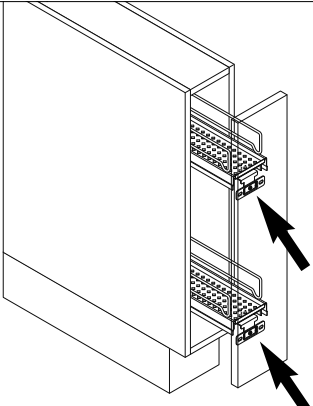

Variant with 2 fixed trays for 45° angled front right, also available for 45° angled front left

1 fixed tray and towel holder

1 fixed tray and oven tray holder

Bottle divider

04 / 2017

VS SUB Slim

1

A

2

B

3

A

X	31	31	59
Y	319	319	347

B

1

2