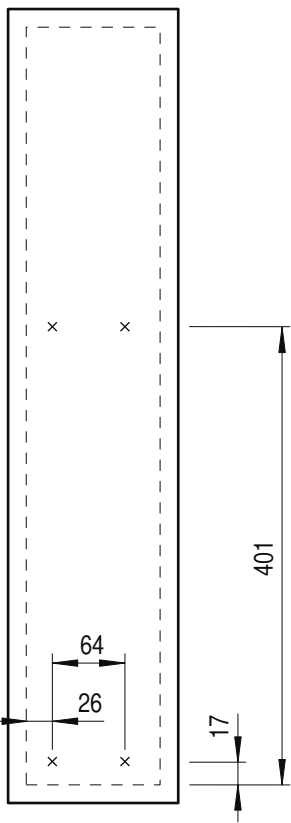

VS SUB Slim

Cabinet dimensions:

- Widths: 150 mm
- Depth min: 495 mm = W90
- 525 mm = W45
- Height min: 530 mm

EasyFit

Fitting: chrome or RAL 9006

Load capacity: 12 kg

Available variants:

Variant with 2 fixed trays

Variant with 2 fixed trays for 45° angled front right, also available for 45° angled front left

1 fixed tray and towel holder

1 fixed tray and oven tray holder

Bottle divider

04 / 2017

VS SUB Slim

1

A

2

B

3

A

X	31	31	59
Y	319	319	347

B

1

2