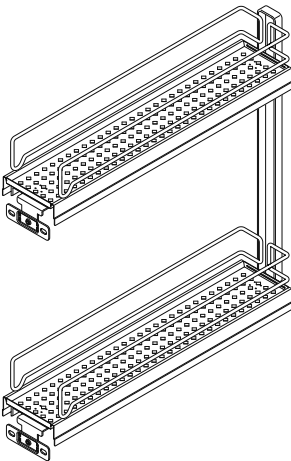

VS SUB Slim

Cabinet dimensions:

- Widths: 150 mm
- Depth min: 495 mm = W90
- 525 mm = W45
- Height min: 530 mm

EasyFit

Fitting: chrome or RAL 9006

Load capacity: 12 kg

Available variants:

Variant with 2 fixed trays

Variant with 2 fixed trays for 45° angled front right, also available for 45° angled front left

1 fixed tray and towel holder

1 fixed tray and oven tray holder

Bottle divider

04 / 2017

VS SUB Slim

1

A