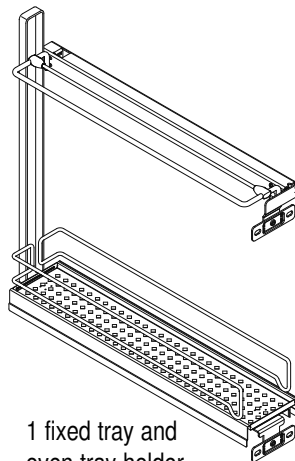

VS SUB Slim

Cabinet dimensions:

- Widths: 150 mm
- Depth min: 495 mm = W90
- 525 mm = W45
- Height min: 530 mm

EasyFit

Fitting: chrome or RAL 9006

Load capacity: 12 kg

Available variants:

Variant with 2 fixed trays

Variant with 2 fixed trays for 45° angled front right, also available for 45° angled front left

1 fixed tray and towel holder

1 fixed tray and oven tray holder

Bottle divider

04 / 2017

VS SUB Slim

1

A