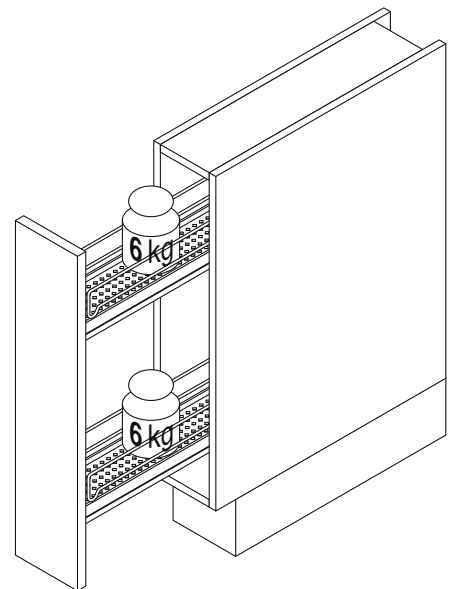

VS SUB Slim

Cabinet dimensions:

- Widths: 150 mm
- Depth min: 495 mm = W90
- 525 mm = W45
- Height min: 530 mm

EasyFit

Fitting: chrome or RAL 9006

Load capacity: 12 kg

Available variants:

Variant with 2 fixed trays

Variant with 2 fixed trays for 45° angled front right, also available for 45° angled front left

1 fixed tray and towel holder

1 fixed tray and oven tray holder

Bottle divider

04 / 2017

VS SUB Slim

1

A