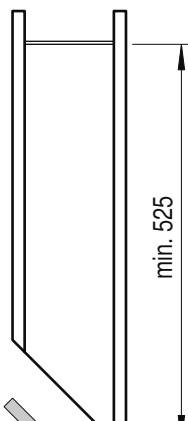

VS SUB Slim

Cabinet dimensions:

- Widths: 150 mm
- Depth min: 495 mm = W90
- 525 mm = W45
- Height min: 530 mm

EasyFit

Fitting: chrome or RAL 9006

Load capacity: 12 kg

Available variants:

Variant with 2 fixed trays

Variant with 2 fixed trays for 45° angled front right, also available for 45° angled front left

1 fixed tray and towel holder

1 fixed tray and oven tray holder

Bottle divider

04 / 2017

VS SUB Slim

1

A

2

B

3

A

X	31	31	59
Y	319	319	347

B

1

2