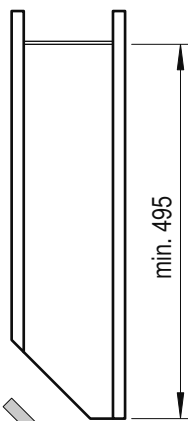

VS SUB Slim

Cabinet dimensions:

- Widths: 150 mm
- Depth min: 495 mm = W90
- 525 mm = W45
- Height min: 530 mm

EasyFit

Fitting: chrome or RAL 9006

Load capacity: 12 kg

Available variants:

Variant with 2 fixed trays

Variant with 2 fixed trays for 45° angled front right, also available for 45° angled front left

1 fixed tray and towel holder

1 fixed tray and oven tray holder

Bottle divider

04 / 2017

VS SUB Slim

1

A

2

B

3

A

X	31	31	59
Y	319	319	347

B

1

2