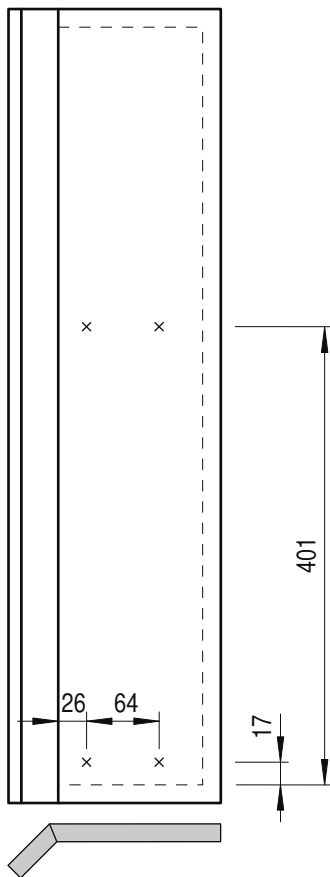

VS SUB Slim

Cabinet dimensions:

- Widths: 150 mm
- Depth min: 495 mm = W90
- 525 mm = W45
- Height min: 530 mm

EasyFit

Fitting: chrome or RAL 9006

Load capacity: 12 kg

Available variants:

Variant with 2 fixed trays

Variant with 2 fixed trays for 45° angled front right, also available for 45° angled front left

1 fixed tray and towel holder

1 fixed tray and oven tray holder

Bottle divider

04 / 2017

VS SUB Slim

1

A

2

B

3

A

X	31	31	59
Y	319	319	347

B

1

2