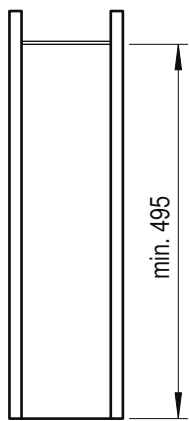

VS SUB Slim

Cabinet dimensions:

- Widths: 150 mm
- Depth min: 495 mm = W90
- 525 mm = W45
- Height min: 530 mm

EasyFit

Fitting: chrome or RAL 9006

Load capacity: 12 kg

Available variants:

Variant with 2 fixed trays

Variant with 2 fixed trays for 45° angled front right, also available for 45° angled front left

1 fixed tray and towel holder

1 fixed tray and oven tray holder

Bottle divider

04 / 2017

VS SUB Slim

1

A

2

B

3

A

X	31	31	59
Y	319	319	347

B

1

2