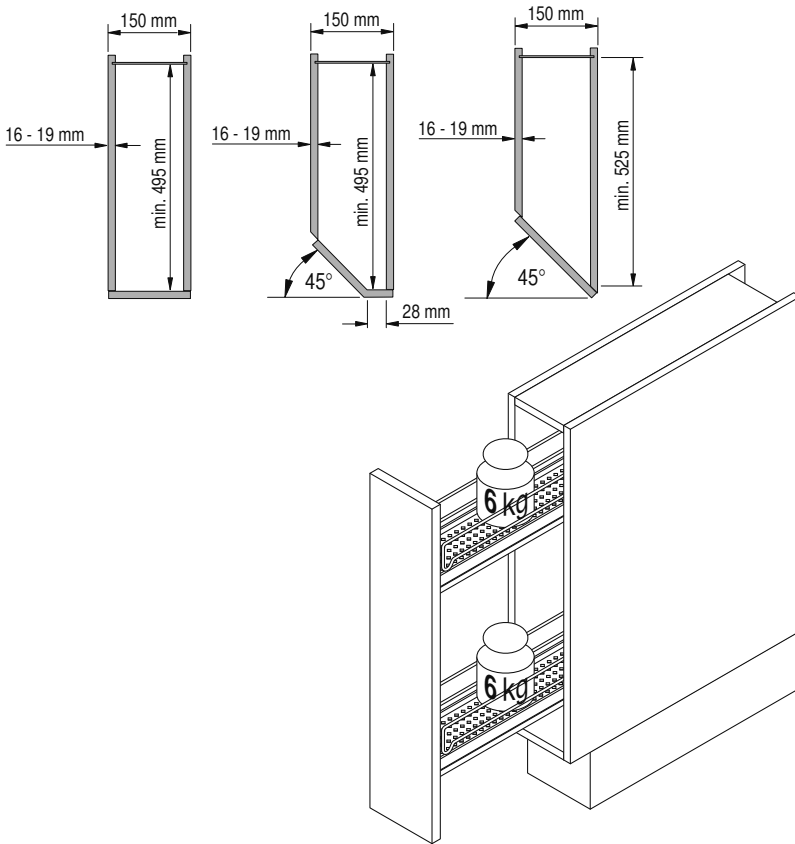

VS SUB Slim

Cabinet dimensions:

- Widths: 150 mm
- Depth min: 495 mm = W90
- 525 mm = W45
- Height min: 530 mm

EasyFit

Fitting: chrome or RAL 9006

Load capacity: 12 kg

Available variants:

Variant with 2 fixed trays

Variant with 2 fixed trays for 45° angled front right, also available for 45° angled front left

1 fixed tray and towel holder

1 fixed tray and oven tray holder

Bottle divider

04 / 2017

VS SUB Slim

1

A

2

B

3

A

X	31	31	59
Y	319	319	347

B

1

2