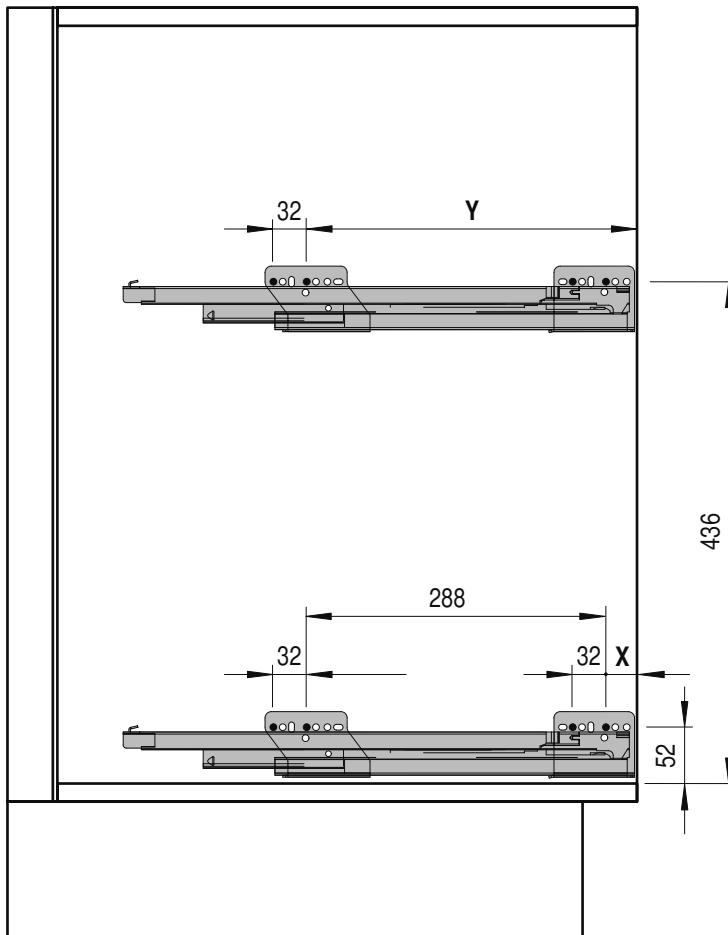

VS SUB Slim

Cabinet dimensions:

- Widths: 150 mm
- Depth min: 495 mm = W90
- 525 mm = W45
- Height min: 530 mm

EasyFit

Fitting: chrome or RAL 9006

Load capacity: 12 kg

Available variants:

Variant with 2 fixed trays

2

B

3

A

X	31	31	59
Y	319	319	347

B

1

2