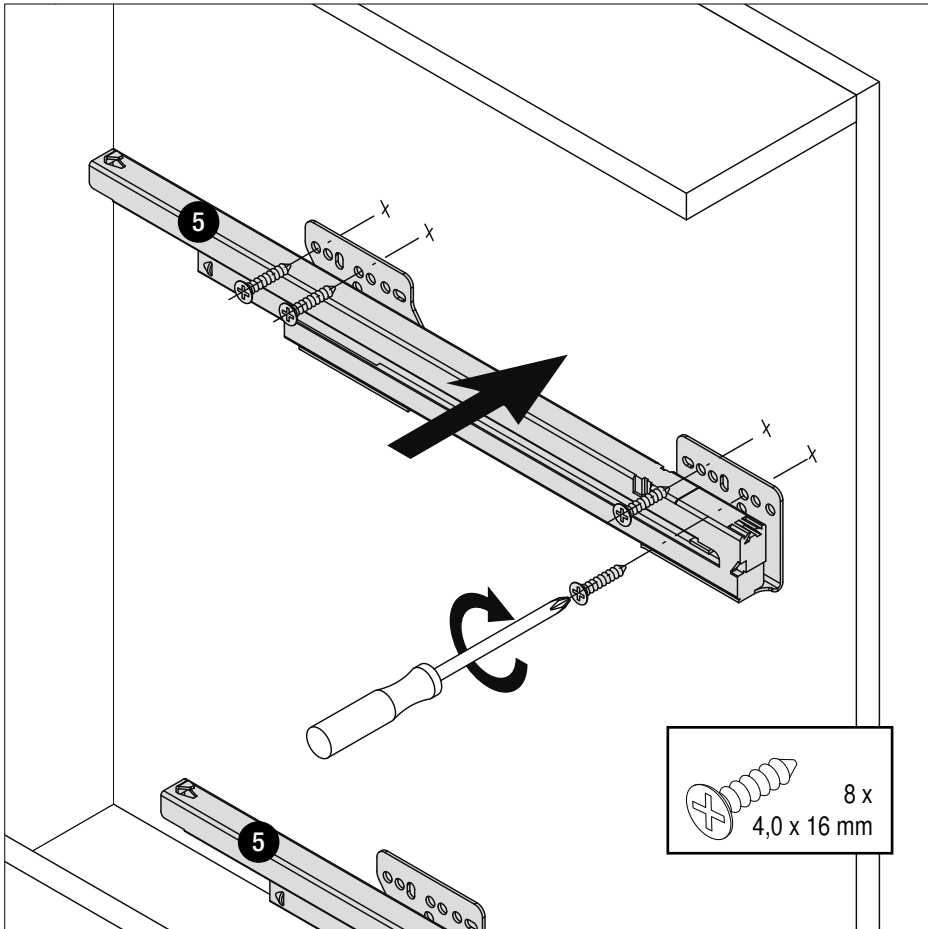

VS SUB Slim

Cabinet dimensions:

- Widths: 150 mm
- Depth min: 495 mm = W90
- 525 mm = W45
- Height min: 530 mm

EasyFit

Fitting: chrome or RAL 9006

Load capacity: 12 kg

Available variants:

Variant with 2 fixed trays

Variant with 2 fixed trays for 45° angled front right, also available for 45° angled front left

1 fixed tray and towel holder

1 fixed tray and oven tray holder

Bottle divider

04 / 2017

VS SUB Slim

1

A