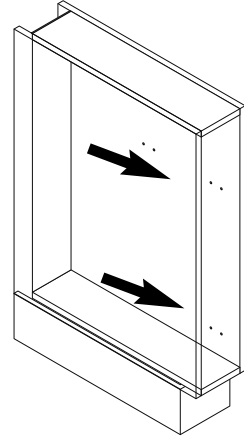

VS SUB Slim

Cabinet dimensions:

- Widths: 150 mm
- Depth min: 495 mm = W90
- 525 mm = W45
- Height min: 530 mm

EasyFit

Fitting: chrome or RAL 9006

Load capacity: 12 kg

Available variants:

Variant with 2 fixed trays

Variant with 2 fixed trays for 45° angled front right, also available for 45° angled front left

1 fixed tray and towel holder

1 fixed tray and oven tray holder

Bottle divider

04 / 2017

VS SUB Slim

1

A

2

B

3

A

X	31	31	59
Y	319	319	347

B

1

2