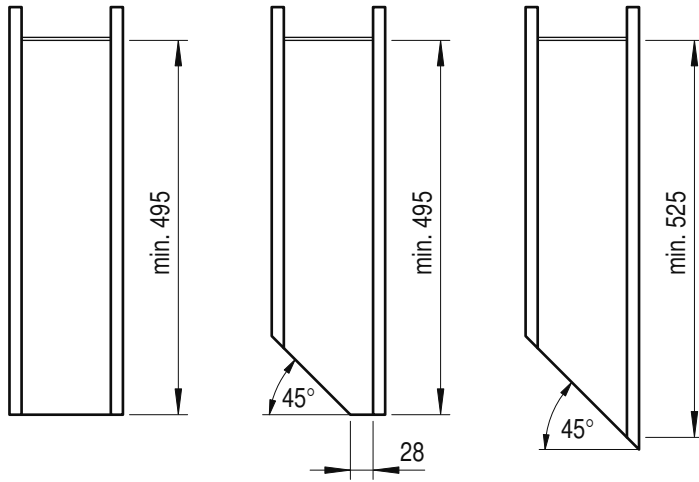

VS SUB Slim

Cabinet dimensions:

- Widths: 150 mm
- Depth min: 495 mm = W90
- 525 mm = W45
- Height min: 530 mm

EasyFit

Fitting: chrome or RAL 9006

Load capacity: 12 kg

Available variants:

Variant with 2 fixed trays

Variant with 2 fixed trays for 45° angled front right, also available for 45° angled front left

1 fixed tray and towel holder

1 fixed tray and oven tray holder

Bottle divider

04 / 2017

VS SUB Slim

1

A

2

B

3

A

X	31	31	59
Y	319	319	347

B

1

2