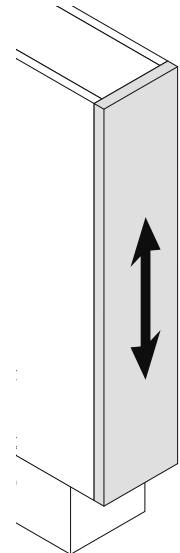

VS SUB Slim

Cabinet dimensions:

- Widths: 150 mm
- Depth min: 495 mm = W90
- 525 mm = W45
- Height min: 530 mm

EasyFit

Fitting: chrome or RAL 9006

Load capacity: 12 kg

Available variants:

Variant with 2 fixed trays

Variant with 2 fixed trays for 45° angled front right, also available for 45° angled front left

1 fixed tray and towel holder

1 fixed tray and oven tray holder

Bottle divider

04 / 2017

VS SUB Slim

1

A

2

B

3

A

X	31	31	59
Y	319	319	347

B

1

2