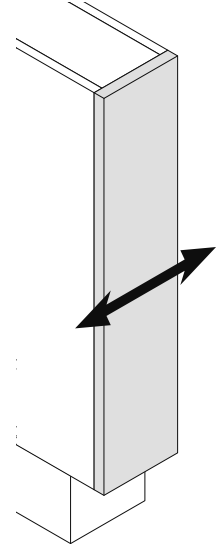

VS SUB Slim

Cabinet dimensions:

- Widths: 150 mm
- Depth min: 495 mm = W90
- 525 mm = W45
- Height min: 530 mm

EasyFit

Fitting: chrome or RAL 9006

Load capacity: 12 kg

Available variants:

Variant with 2 fixed trays

Variant with 2 fixed trays for 45° angled front right, also available for 45° angled front left

1 fixed tray and towel holder

1 fixed tray and oven tray holder

Bottle divider

04 / 2017

VS SUB Slim

1

A

2

B

3

A

X	31	31	59
Y	319	319	347

B

1

2