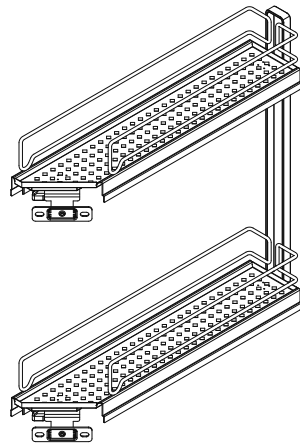

VS SUB Slim

Cabinet dimensions:

- Widths: 150 mm
- Depth min: 495 mm = W90
- 525 mm = W45
- Height min: 530 mm

EasyFit

Fitting: chrome or RAL 9006

Load capacity: 12 kg

Available variants:

Variant with 2 fixed trays

Variant with 2 fixed trays for 45° angled front right, also available for 45° angled front left

1 fixed tray and towel holder

1 fixed tray and oven tray holder

Bottle divider

04 / 2017

VS SUB Slim

1

A