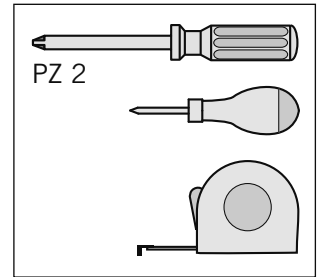

VS SUB Slim

Cabinet dimensions:

- Widths: 150 mm
- Depth min: 495 mm = W90
- 525 mm = W45
- Height min: 530 mm

EasyFit

Fitting: chrome or RAL 9006

Load capacity: 12 kg

Available variants:

Variant with 2 fixed trays

Variant with 2 fixed trays for 45° angled front right, also available for 45° angled front left

1 fixed tray and towel holder

1 fixed tray and oven tray holder

Bottle divider

04 / 2017

VS SUB Slim

1

A

2

B

3

A

X	31	31	59
Y	319	319	347

B

1

2