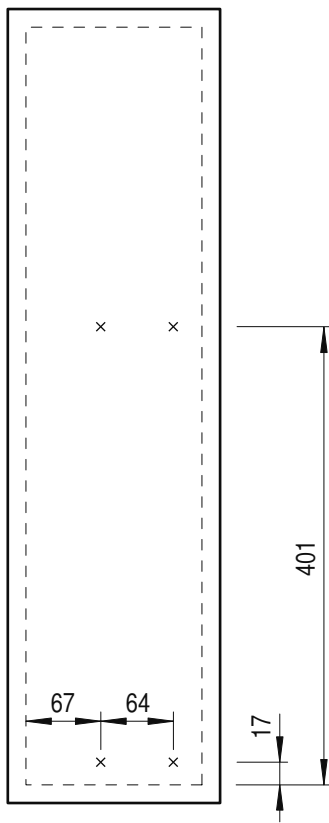

VS SUB Slim

Cabinet dimensions:

- Widths: 150 mm
- Depth min: 495 mm = W90
- 525 mm = W45
- Height min: 530 mm

EasyFit

Fitting: chrome or RAL 9006

Load capacity: 12 kg

Available variants:

Variant with 2 fixed trays

Variant with 2 fixed trays for 45° angled front right, also available for 45° angled front left

1 fixed tray and towel holder

1 fixed tray and oven tray holder

Bottle divider

04 / 2017

VS SUB Slim

1

A

2

B

3

A

X	31	31	59
Y	319	319	347

B

1

2