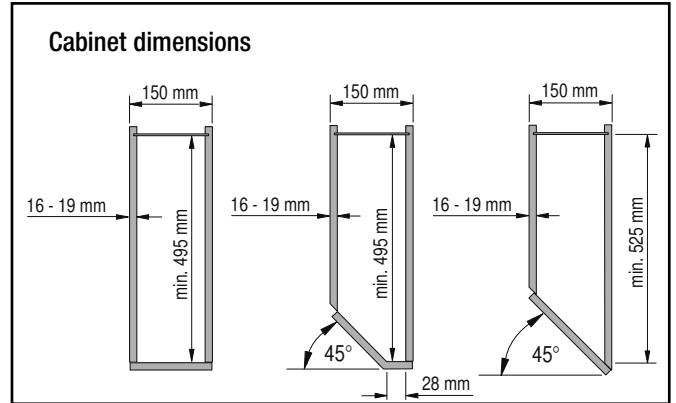

VS SUB Slim

Cabinet dimensions:

- Widths: 150 mm
- Depth min: 495 mm = W90
- 525 mm = W45
- Height min: 530 mm

EasyFit

Fitting: chrome or RAL 9006

Load capacity: 12 kg

Available variants:

Variant with 2 fixed trays

Variant with 2 fixed trays for 45° angled front right, also available for 45° angled front left

1 fixed tray and towel holder

1 fixed tray and oven tray holder

Bottle divider

04 / 2017

VS SUB Slim

1

A